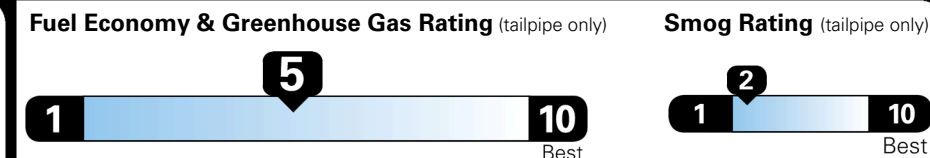

EPA DOT Fuel Economy and Environment

Gasoline Vehicle

Fuel Economy
24 MPG
combined city/hwy
4.2 gallons per 100 miles

Midsized Cars range from 15 to 137 MPG. The best vehicle rates 146 MPGe.

You spend $4,500
more in fuel costs over 5 years
compared to the average new vehicle.

Annual fuel cost
$2,600